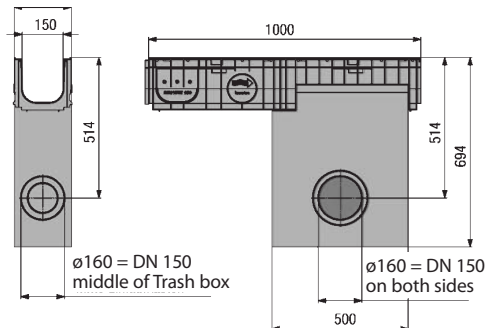

## RECYFIX®-Standard 150

Type	Length mm	Width mm	Height mm	Weight kg	Pallet Pieces	Part No.	HYGRADE Stock Code
RECYFIX-Standard 150 Trash box							
Trash box available on request	1000	210	694	67	-	-	INDENT

Type	Length mm	Width mm	Height mm	Weight kg	Pallet Pieces	Part No.	HYGRADE Stock Code
RECYFIX-Standard 150 Trash box							
Trash box available on request	1000	210	694	67	-	-	INDENT