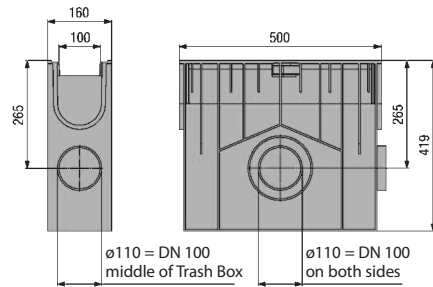

ACCESSORIES

RECYFIX®-Standard 100

Type	Length mm	Width mm	Height mm	Weight kg	Pallet Pieces	Part No.	HYGRADE Stock Code
RECYFIX-Standard 100 Trash box							
without cover, without foul air trap, with HD-PE mud bucket	500	160	419	3,3	28	40252	1401108
Foul air trap ø 100mm, inside	-	-	-	0,2	-	40290	1401109
PVCu outlet DN 100	-	-	-	0,2	-	903	1401110
PVCu bucket	-	-	-	-	-	940	1401111

Type	Length mm	Width mm	Height mm	Weight kg	Pallet Pieces	Part No.	HYGRADE Stock Code
RECYFIX-Standard 100 End Caps Suitable for start and end of channel run							
PE/PP End cap/Outlet ø 70mm for channel types Ø10/Ø105	-	160	135	0,1	-	40281	1401112
PE/PP End cap/Outlet ø 70mm for channel types Ø10/Ø1005	-	160	185	0,2	-	40283	1401113
End cap, galvanised for channel type Ø10	-	160	185	0,5	-	40282	1401114
End cap, galvanised, with horizontal PVCu outlet for channel type Ø10	-	160	185	0,6	-	40288	1401115
End cap for channel type Ø10	-	160	80	0,1	-	40284	1401116
End cap for channel type Ø10	-	160	80	0,1	-	40281	1401117
RECYFIX-Standard 100-150 Foul air trap							
Vertical, outlet ø 100mm	-	-	-	0,5	-	40295	1401118
RECYFIX-Standard 100 Locking Catches Complete with bolts							
suitable for Ductile iron slotted/GUGUMesh gratings	-	-	-	0,1	-	40275	1401159
suitable for Slotted/Perforated gratings + covers, galvanised	-	-	-	0,1	-	40270	1401160
suitable for Slotted/Perforated gratings + covers, stainless steel	-	-	-	0,1	-	40277	INDENT