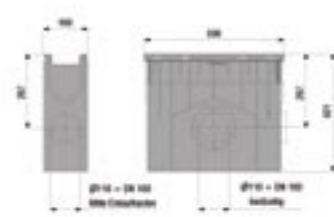

ACCESSORIES

RECYFIX® Plus 100

Trash box with plastic bucket, with GUGI-Ductile iron mesh grating MW 20/30, black, class C 250, locked

Trash box with plastic bucket, with ductile iron grating SW 80/14, black, class C 250, locked

Foul air trap, vertical, DN 100

Foul air trap DN 100, inside

End cap combined made of PE - PP with outlet DN 70, type 01

End cap combined made of PE - PP with outlet DN 70, type 010

	Length mm	Width mm	Height mm	Weight kg	Article No. galvanised angle housing	Article No. stainless steel angle housing
Trash box with plastic bucket, with slotted grating SW 75/6, trafficable, locked	500	160	419	4,8	40353	41409
Trash box with plastic backed, with slotted grating SW 75/6, trafficable, locked	500	160	419	5,4	40354	41419
Trash box with plastic-bucket, with mesh grating MW 30/10, class B 125, locked	500	160	419	6,2	41429	-
Trash box with plastic bucket, with GUGI-Ductile iron mesh grating MW 20/30, black, class C 250, locked	500	160	419	6,6	40358	-
Trash box with plastic bucket, with ductile iron grating SW 80/14, black, class C 250, locked	500	160	419	6,8	40356	-
Trash box with plastic bucket, with ductile iron grating SW 80/6, black, class C 250, locked	500	160	419	7,3	40357	-
Trash box with plastic-bucket, with perforated grating, stainless steel, car-traffic, locked	500	160	419	5,1	-	41449
Foul air trap, vertical, DN 100	-	-	-	0,5	40295	-
Foul air trap DN 100, inside	-	-	-	0,2	40290	-
End cap closed, made of PE-PP, for type 60	-	147	60	-	40284	-
End cap closed, made of PE-PP, for Type 80	-	147	80	-	40291	-
End cap combined made of PE - PP with outlet DN 70, type 01	-	160	135	0,1	40281	-
End cap combined made of PE - PP with outlet DN 70, type 010	-	160	185	0,2	40283	-
Drilling of connecting holes DN 100	-	-	-	-	972	-
Cutting to length of NW 100	-	-	-	-	990	-
Sealing material SikaBond TS Fast, 600 ml, tubular bag, black	-	-	-	0,6	6890	-
Tubular pistol for Sikaflex TS Fast	-	-	-	1,3	6891	-